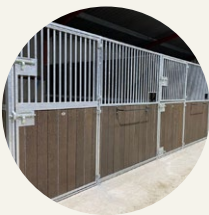

**HEAVY-DUTY
GALVANISED STEEL
CONSTRUCTION**

**MODULAR DESIGN
FOR FLEXIBLE STABLE
LAYOUTS**