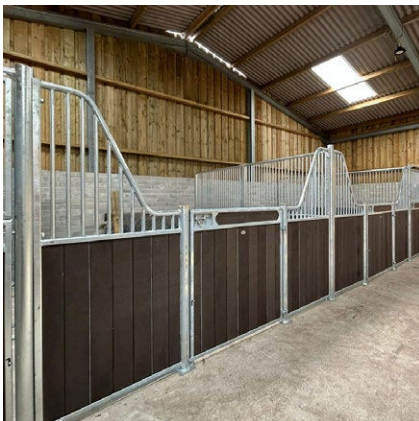

FONTAINBLEAU FRONTAGE

The **Fontainbleau** internal stable frontage combines classic styling with premium build quality, providing a stylish and robust solution for internal horse stabling in existing barns or equestrian facilities

FONTAINBLEAU	PINE	PLASTIC	OAK
3000 mm 10'	£654	£795	£1,025
3500 mm 11.6'	£720	£885	£1,155
3650 mm 12'	£740	£910	£1,190
4000 mm 13.2'	£790	£980	£1,270
4270 mm 14'	£845	£1,065	£1,405